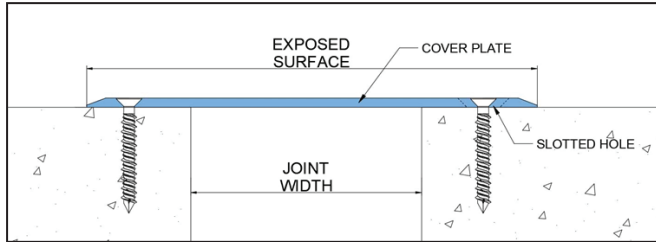

PROXON EXP JOINT PLATE

Pictorial Explanation

Specifications

Material	Aluminum
Sizes	100/150/200/300 mm
Grade	AA1100
Thickness	1mm, 2mm, 3mm

Safety Measures

Prioritize safety during installation by ensuring proper sizing and placement. Be mindful of pedestrian safety with beveled edges. Consider material options based on specific project requirements. Regular inspections and adherence to safety guidelines optimize performance and

Edition - Nov 2023

MANUFACTURED BY
PROXON CONSTRUCTION CHEMICALS & EQUIPEMENTS
Website : www.proxon.in
enquiry@proxon.in

Products ranges of PROXON

- PU Inject Pump •
- Injection packers •
- Cement grouting pump •
- Expansion Joint cover plate •
- Brush & Rollers •
- Glass fiber mesh •